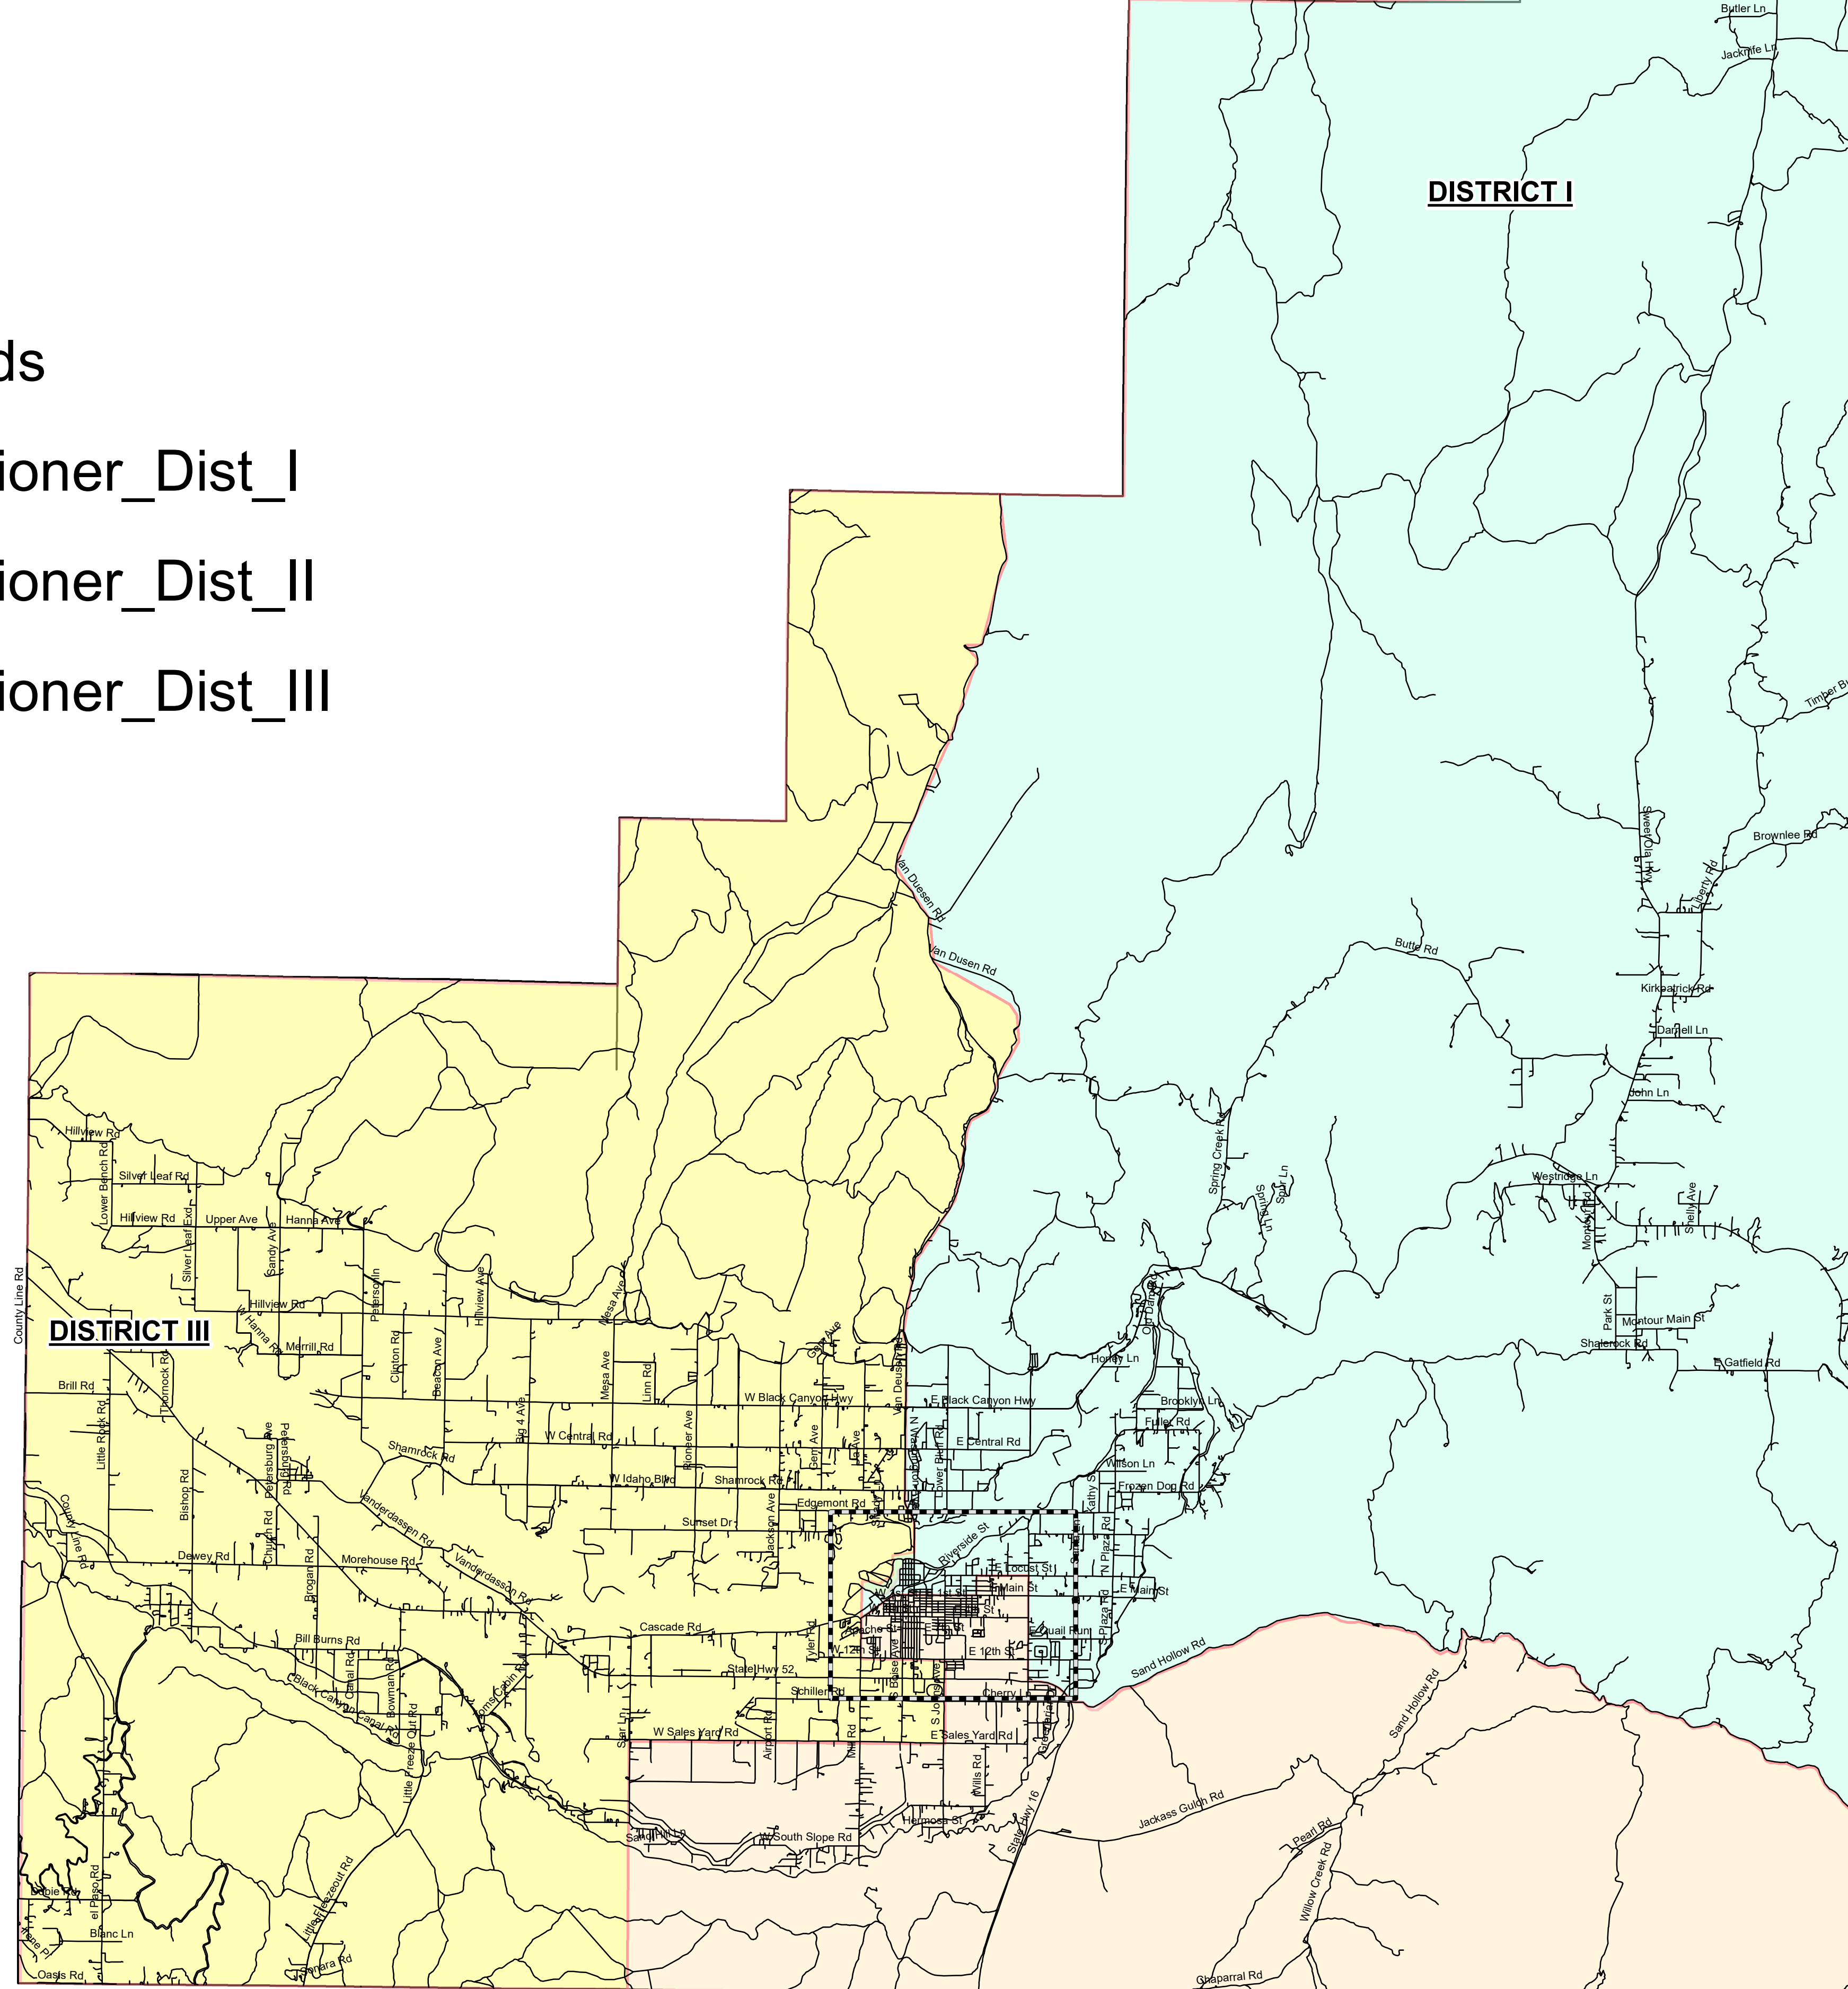

# 2022 GEM COUNTY PRECINCTS - COMMISSIONER DIST BOUNDARIES

## Legend

- GemRoads
- Commissioner\_Dist\_I
- Commissioner\_Dist\_II
- Commissioner\_Dist\_III

This product is for informational purposes and is not prepared for, or be suitable for legal or surveying purposes. Users of this information should review or consult the primary data and information sources to ascertain the usability of the information.